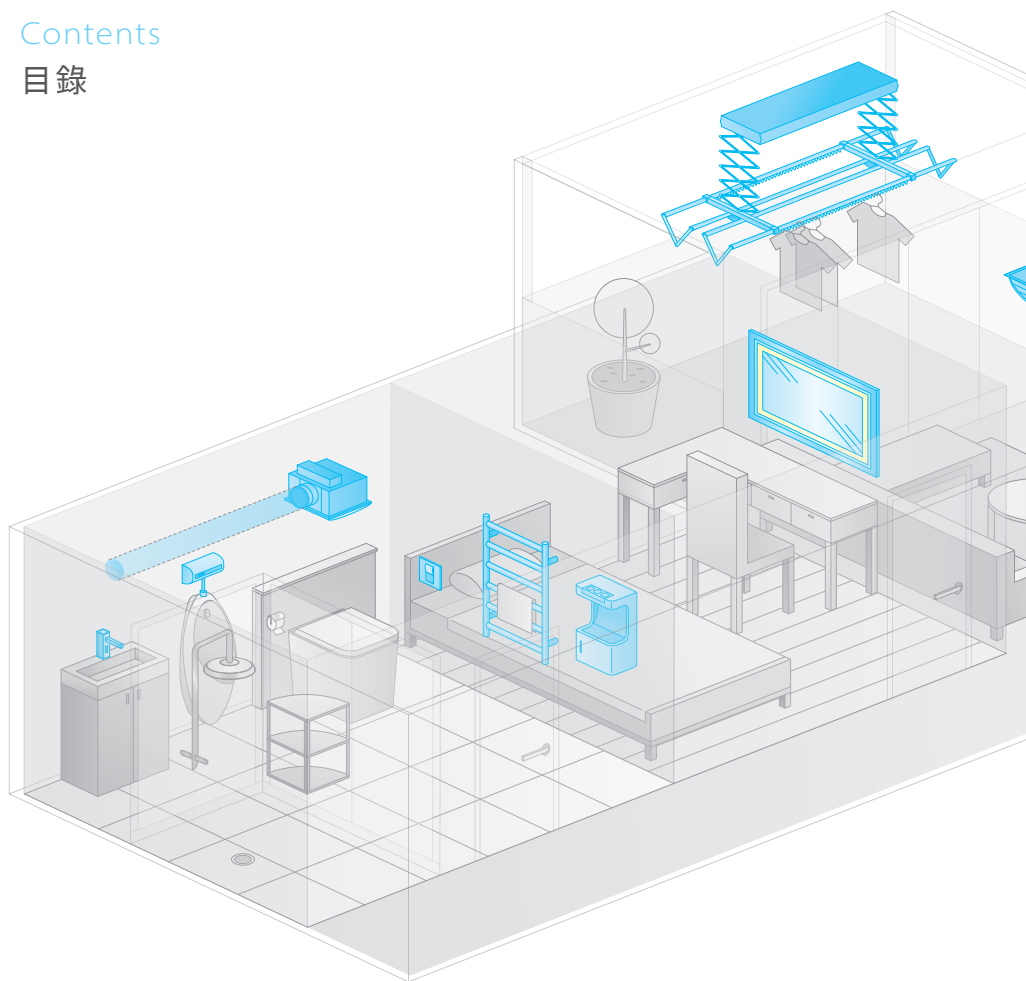

Contents

目錄

01 杰利安經營理念

使命與願景

05 浴室暖房乾燥機系列

浴室暖房乾燥機

強效速暖乾燥機

高適裝21型浴室暖房乾燥機

25 自動感應沖水器系列

外露式自動感應沖水器

一體成形自動感應沖水器

隱藏式自動感應沖水器

19 換氣扇系列

一般換氣扇

靜音換氣扇

變頻靜音換氣扇

31 自動感應水龍頭系列

37 烘手機系列